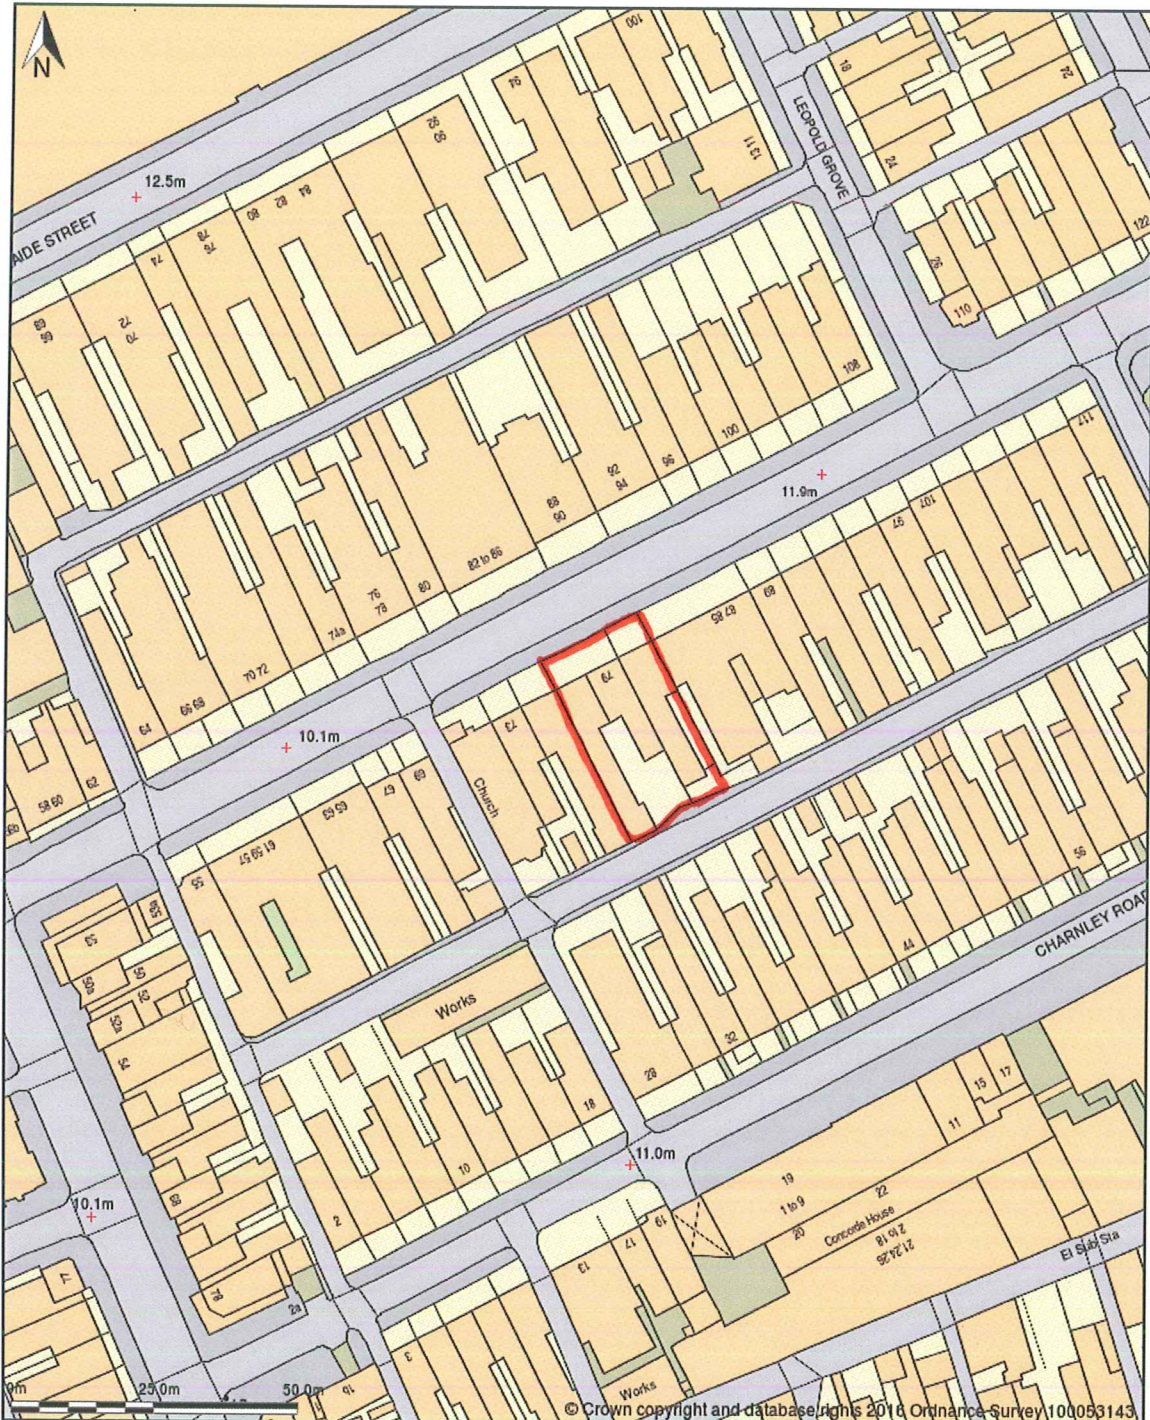

New Sunset Hotel, 7781 Albert Road, Blackpool, FY1 4PW

Plan shows area bounded by: 330882.47888386,435866.89611614 331081.47888386,436111.14611614 (at a scale of 1:1250) The representation of a road, track or path is no evidence of a right of way. The representation of features as lines is no evidence of a property boundary.

Produced on 13th Jan 2016 from the Ordnance Survey National Geographic Database and incorporating surveyed revision available at this date. Reproduction in whole or part is prohibited without the prior permission of Ordnance Survey. © Crown copyright 2016. Supplied by mapserve.co.uk a licensed Ordnance Survey partner (100053143). Unique plan reference: #00090791-4BB11A